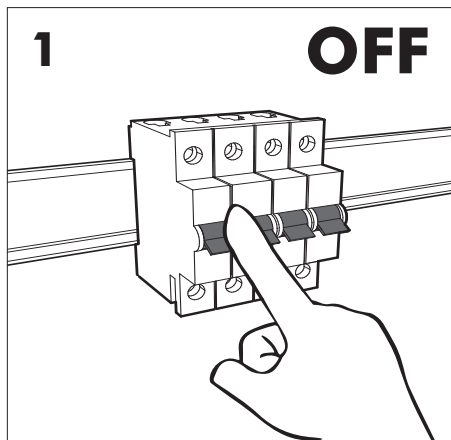

BuzziLight Mono XL