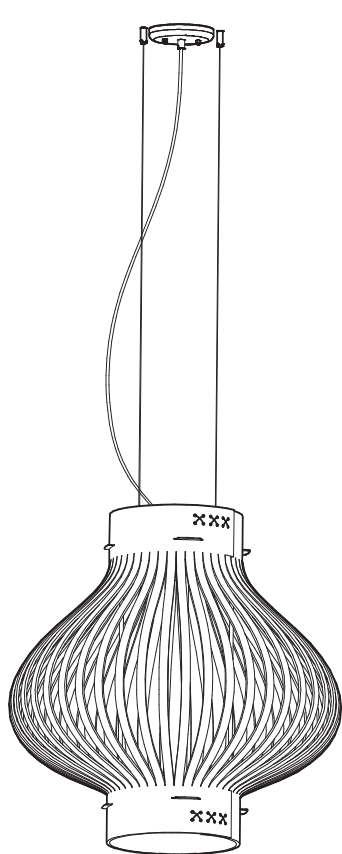

BuzziLight

Mono | Royal | Alhambra

INSTALLATION MANUAL

120V

Technical info

Excl.

BuzziLight Mono | Alhambra | Royal

2 PERS. 

1

OFF

2

3

4

5

6

7