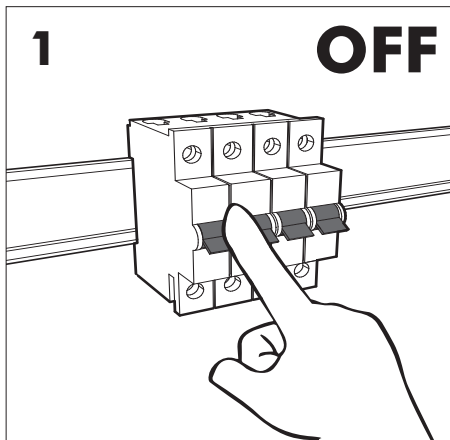

BuzziLight Mono | Alhambra | Royal

2 PERS.

1

OFF