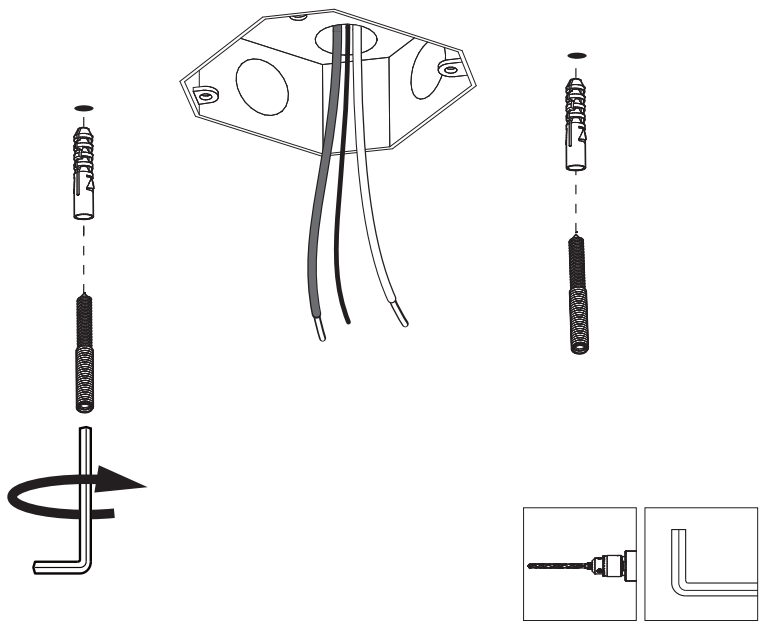

BuzziLight

Mono | Royal | Alhambra

INSTALLATION MANUAL

120V

Technical info

Excl.

BuzziLight Mono | Alhambra | Royal

2 PERS. 

1

OFF

2

3

4

5

6

7