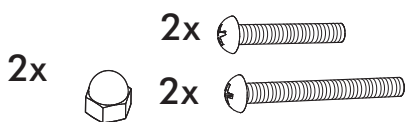

BuzziLight

Mono | Royal | Alhambra

INSTALLATION MANUAL

120V

Technical info

Excl.

BuzziLight Mono | Alhambra | Royal

2 PERS. 

1

OFF

2

3

4

5

6

7