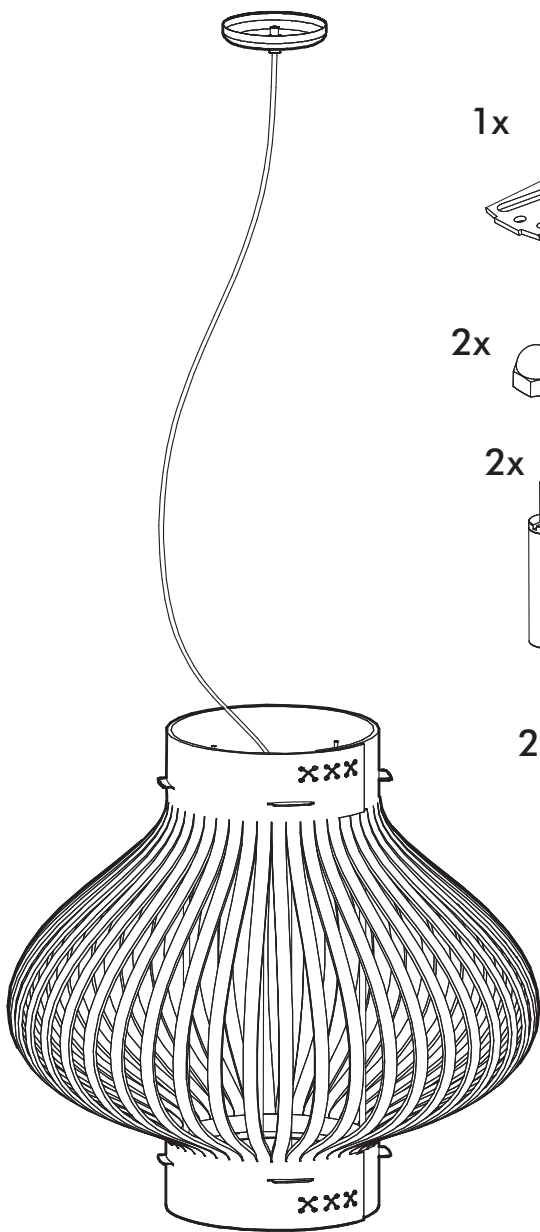

BuzziLight

Mono | Royal | Alhambra

INSTALLATION MANUAL

120V

Technical info

Excl.

BuzziLight Mono | Alhambra | Royal

2 PERS. 