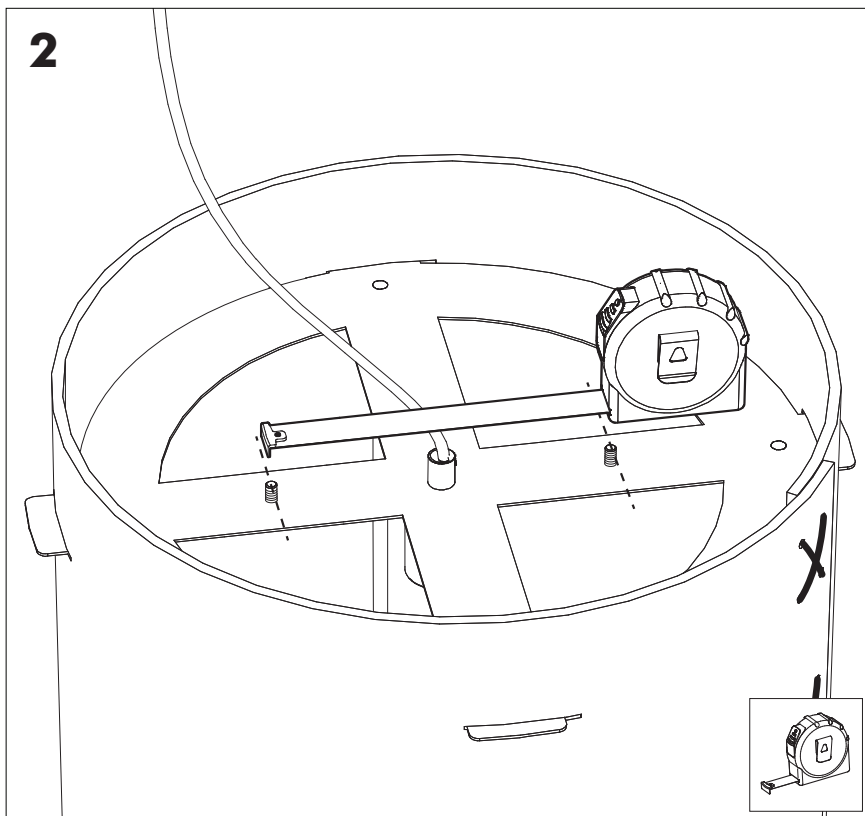

BuzziLight Mono | Alhambra | Royal

2 PERS.

1

OFF

2